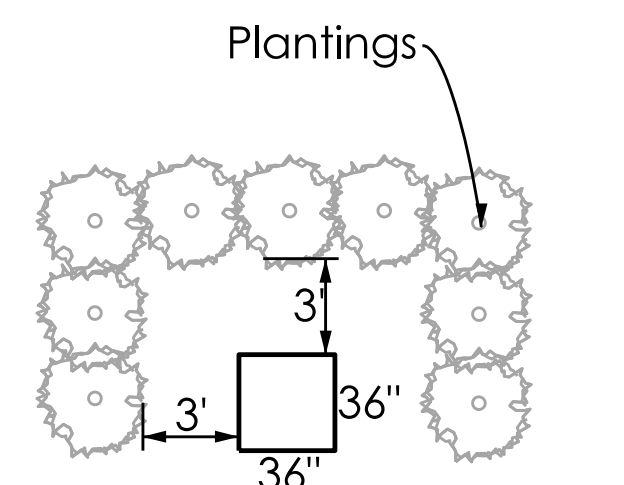

Gravesite Detail

Harmony Estates Detail

Cremation Estates Detail

Legend

- Control Points
- Graves
- Graves Obstructed By Tree Roots
- Existing Tree To Remain
- Existing Trees To Be Removed
- Proposed Shrubs
- Proposed Evergreen Trees
- Proposed Shade Trees
- Proposed Ornamental Trees
- Woods Edge To Remain

SECTION 4
Chelsea Garden
 Owner:
Williamsburg Memorial Park
 130 King William Drive
 Williamsburg, Virginia 23188

Landscape Architect/Cemetery Planner:
 Ralph J. D'Amato, Jr., RLA, ASLA
 14121 Bauer Drive
 Rockville, Maryland 20853
 Phone #: (301) 871-7473

Date:
 January 31, 2018
 SCALE: 1"=10'